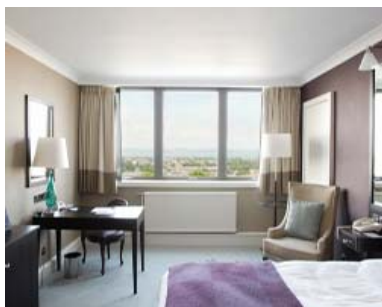

North Bridge, Edinburgh

Located on North Bridge, opposite Waverley train station and with the Standard rooms are spacious with full internet access with plenty of desk space. They come equipped with television, mini bar, hairdryer, trouser press, telephone and tea and coffee making facilities.

Single room £ 106.00 per room per night

Double room £ 132.00 per room per night

Rate includes Scottish Breakfast

The George Hotel

19 - 21 George Street, Edinburgh EH2 2PB, Scotland

The George is an old established hotel located in the heart of Edinburgh which has been recently refurbished to a very high standard combining a traditional and contemporary style. All 195 bedrooms have been tastefully decorated and furnished giving guests comfort and hospitality of the highest standard.

Single room £ 139.00 per room per night

Double room £ 149.00 per room per night

Rate includes Scottish Breakfast

Roxburghe Hotel

38 Charlotte Square, Edinburgh, EH2 4HQ

This hotel is situated in Charlotte Square, Edinburgh's new town and is a short stroll from Prince street, George street and Edinburgh castle. Each room comes equipped with a good-sized working area and modern communication facilities, including a second phone point and personal voice mail, sumptuous soft furnishings, chrome fittings in the bathrooms, satellite TV and 24 hour room service.

Single room £ 140.00 per room per night

Double room £ 150.00 per room per night

Rate includes Scottish Breakfast

Thistle Hotel

Leith Street, Edinburgh

Thistle Edinburgh is located just off Princes Street ideally positioned in the heart of the city and is also only a short walk from Edinburgh Castle. This welcoming hotel has 143 bedrooms including suites. BT Openzone wireless internet access is available in every area of the hotel.