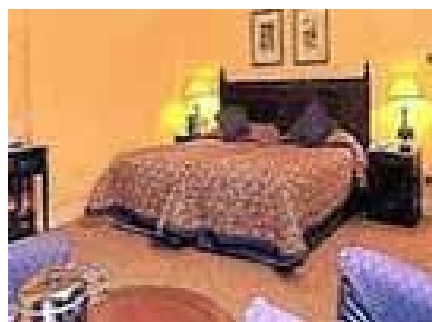

Single room £ 135.00 per room per night

Double room £ 145.00 per room per night

Apex International Hotel also offers Executive rooms at supplement of £ 25.00

Rate includes Scottish Breakfast

Carlton Hotel

Single room £ 106.00 per room per night

Double room £ 132.00 per room per night

Rate includes Scottish Breakfast

The George Hotel

19 - 21 George Street, Edinburgh EH2 2PB, Scotland

The George is an old established hotel located in the heart of Edinburgh which has been recently refurbished to a very high standard combining a traditional and contemporary style. All 195 bedrooms have been tastefully decorated and furnished giving guests comfort and hospitality of the highest standard.

Single room £ 139.00 per room per night

Double room £ 149.00 per room per night

Rate includes Scottish Breakfast

Roxburghe Hotel

38 Charlotte Square, Edinburgh, EH2 4HQ

This hotel is situated in Charlotte Square, Edinburgh's new town and is a short stroll from Prince street, George street and Edinburgh castle. Each room comes equipped with a good-sized working area and modern communication facilities, including a second phone point and personal voice mail, sumptuous soft furnishings, chrome fittings in the bathrooms, satellite TV and 24 hour room service.

Single room £ 140.00 per room per night

Double room £ 150.00 per room per night

Rate includes Scottish Breakfast

Thistle Hotel

Leith Street, Edinburgh

Thistle Edinburgh is located just off Princes Street ideally positioned in the heart of the city and is also only a short walk from Edinburgh Castle. This welcoming hotel has 143 bedrooms including suites. BT Openzone wireless internet access is available in every area of the hotel.